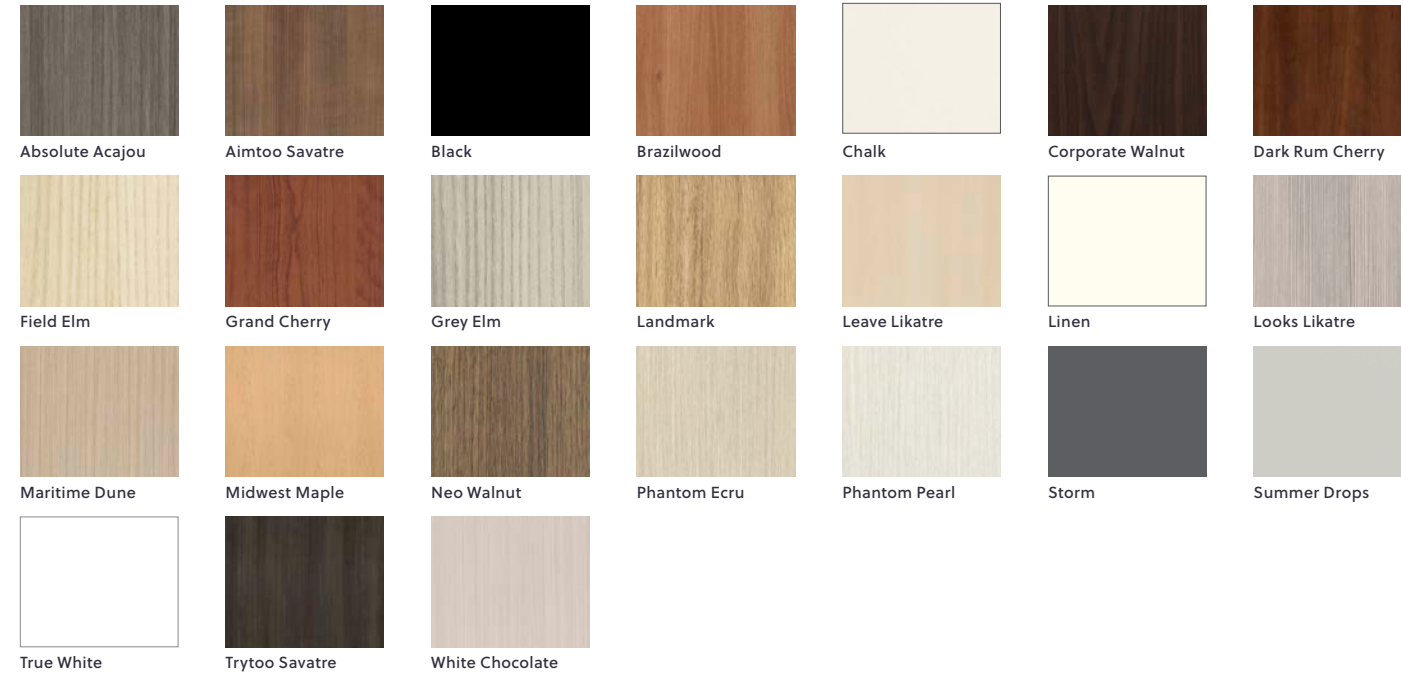

MATERIALS & FINISHES

Grade A Laminates*

*Not all laminates have matching edgebands. Alternatives can be specified.
 **Available for table top only. Not offered on any Calibrate Series storage, buffets, or other elements.

Page 8-9

Table: Square and Round: True White Laminate **Steel Disc Base:** Medium Tone Paint **Pierce Side Seating:** Cayenne and Brownstone **LB Lounge: Laminate:** Looks Likatre **Upholstery:** Fedora Light Grey