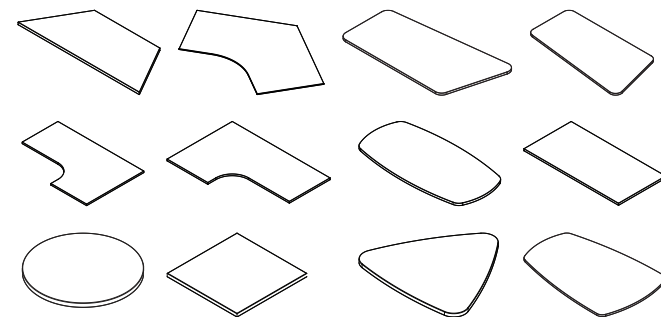

MATERIALS & FINISHES

Grade A Laminates*

*Not all laminates have matching edgebands. Alternatives can be specified.
**Available for table top only. Not offered on any Calibrate Series storage, buffets, or other elements.

Table Tops

Please contact your Representative to request samples for viewing before specifying. The colors, materials, and finishes featured within our printed and electronic literature may vary due to the printing processes and/or viewing screens used.

EXPLORE THE OFFERING