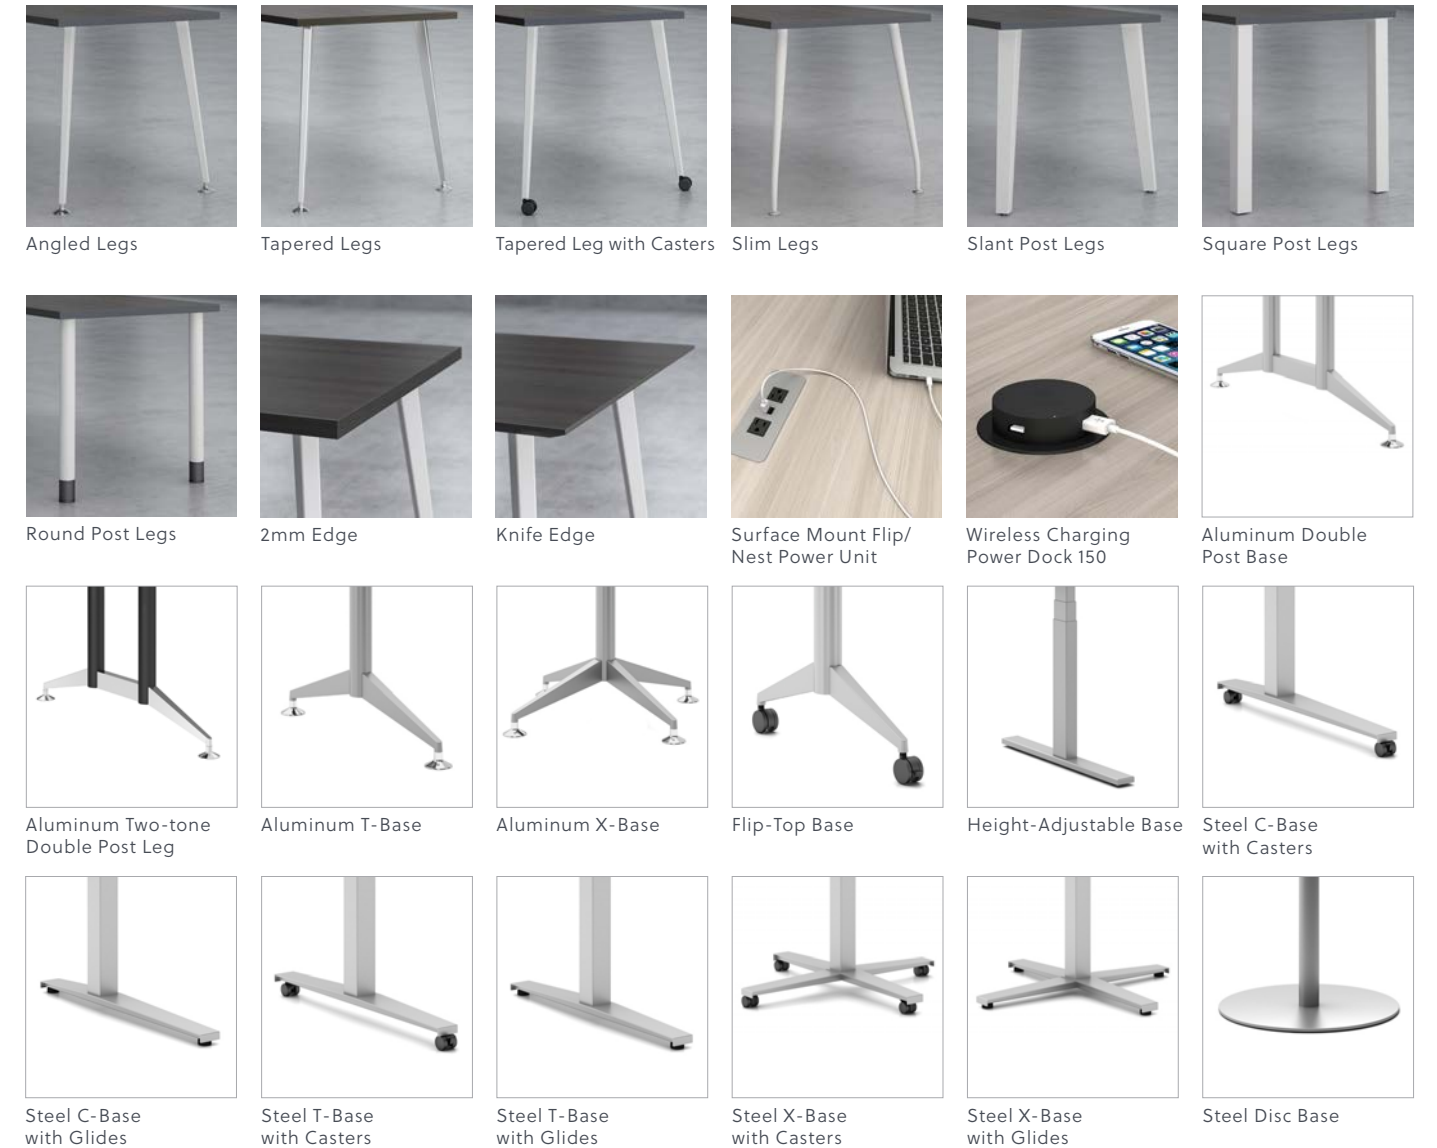

EXPLORE THE OFFERING