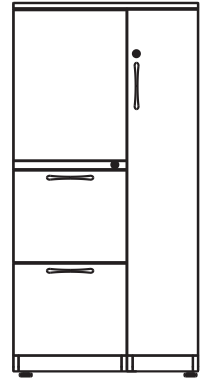

Lateral files are available in 2-, 3-, 4-, and 5-drawer configurations as well as 30", 36", and 42" widths for multiple applications. In addition to 4 standard drawers for side to side filing, 5-drawer files contain a receding door and rollout shelf with plate dividers to store binders and books.

While Vini file drawers are designed to provide a platform for letter-size hanging files, adding plate dividers allows them to accommodate legal files as well. A full file drawer can be quite a weighty proposition, requiring most cabinets to use a counterweight to balance the load of an open drawer. Vini Box/File and Box/Box/File cabinets rely on a unique 5th wheel instead, keeping their overall weight lower.

File/File Pedestal
W 15 D 17-5/8 H 27-5/8
W 15 D 21-5/8 H 27-5/8

Freestanding:

Box/Box/File Pedestal
W 15 D 17-5/8 H 27-5/8
W 15 D 21-5/8 H 27-5/8

File/File Pedestal
W 15 D 17-5/8 H 27-5/8
W 15 D 21-5/8 H 27-5/8

Wardrobe/Cabinet FF
W 24 D 22 H 48
64 H also available
left or right available

Wardrobe/Cabinet BBF
W 24 D 22 H 48
64 H also available
left or right available

Wardrobe with Side Access Bookshelf BBF
W 24 D 22 H 48
64 H also available
left or right available