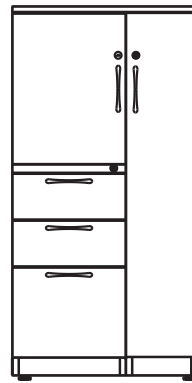

Lateral files are available in 2-, 3-, 4-, and 5-drawer configurations as well as 30", 36", and 42" widths for multiple applications. In addition to 4 standard drawers for side to side filing, 5-drawer files contain a receding door and rollout shelf with plate dividers to store binders and books.

While Vini file drawers are designed to provide a platform for letter-size hanging files, adding plate dividers allows them to accommodate legal files as well. A full file drawer can be quite a weighty proposition, requiring most cabinets to use a counterweight to balance the load of an open drawer. Vini Box/File and Box/Box/File cabinets rely on a unique 5th wheel instead, keeping their overall weight lower.

File/File Pedestal
W 15 D 17-5/8 H 27-5/8
W 15 D 21-5/8 H 27-5/8

Freestanding:

Box/Box/File Pedestal
W 15 D 17-5/8 H 27-5/8
W 15 D 21-5/8 H 27-5/8

File/File Pedestal
W 15 D 17-5/8 H 27-5/8
W 15 D 21-5/8 H 27-5/8

Wardrobe/Cabinet FF
W 24 D 22 H 48
64 H also available
left or right available

Wardrobe/Cabinet BBF
W 24 D 22 H 48
64 H also available
left or right available

Wardrobe with Side Access Bookshelf BBF
W 24 D 22 H 48
64 H also available
left or right available