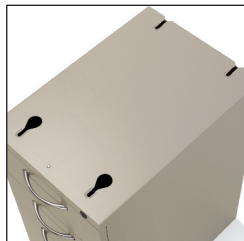

Attachment - via shoulder bolts and keyhole slots keeps pedestal files securely joined to the worksurfaces they support.