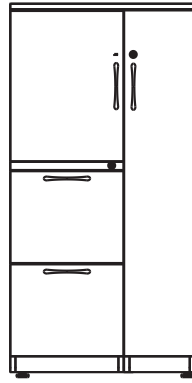

Lateral files are available in 2-, 3-, 4-, and 5-drawer configurations as well as 30", 36", and 42" widths for multiple applications. In addition to 4 standard drawers for side to side filing, 5-drawer files contain a receding door and rollout shelf with plate dividers to store binders and books.

5th Wheel - is used instead of a counterweight on B/F and B/B/F cabinets to provide additional stability when heavy file drawers are open.

Drawers - include a built-in platform for letter-size hanging files, but can accommodate legal files by adding a plate divider.

File/File Pedestal
W 15 D 17-5/8 H 27-5/8
W 15 D 21-5/8 H 27-5/8

Freestanding:

Box/Box/File Pedestal
W 15 D 17-5/8 H 27-5/8
W 15 D 21-5/8 H 27-5/8

File/File Pedestal
W 15 D 17-5/8 H 27-5/8
W 15 D 21-5/8 H 27-5/8

Wardrobe/Cabinet FF
W 24 D 22 H 48
64 H also available
left or right available

Wardrobe/Cabinet BBF
W 24 D 22 H 48
64 H also available
left or right available

Wardrobe with Side Access Bookshelf BBF
W 24 D 22 H 48
64 H also available
left or right available