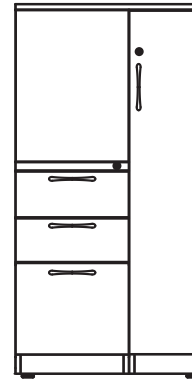

Lateral files are available in 2-, 3-, 4-, and 5-drawer configurations as well as 30", 36", and 42" widths for multiple applications. In addition to 4 standard drawers for side to side filing, 5-drawer files contain a receding door and rollout shelf with plate dividers to store binders and books.

File/File Pedestal
W 15 D 17-5/8 H 27-7/8
W 15 D 21-5/8 H 27-7/8

Double Pedestal
W 30 D 22 H 27-3/4

Mobile:

Box/File Pedestal
W 15 D 17-5/8 H 21-3/4
W 15 D 21-5/8 H 21-3/4

Box/Box/File Pedestal
W 15 D 17-5/8 H 27-5/8
W 15 D 21-5/8 H 27-5/8

File/File Pedestal
W 15 D 17-5/8 H 27-5/8
W 15 D 21-5/8 H 27-5/8

Freestanding:

Box/Box/File Pedestal
W 15 D 17-5/8 H 27-5/8
W 15 D 21-5/8 H 27-5/8

File/File Pedestal
W 15 D 17-5/8 H 27-5/8
W 15 D 21-5/8 H 27-5/8

Wardrobe/Cabinet FF
W 24 D 22 H 48
64 H also available
left or right available

Wardrobe/Cabinet BBF
W 24 D 22 H 48
64 H also available
left or right available

Wardrobe with Side Access Bookshelf BBF
W 24 D 22 H 48
64 H also available
left or right available