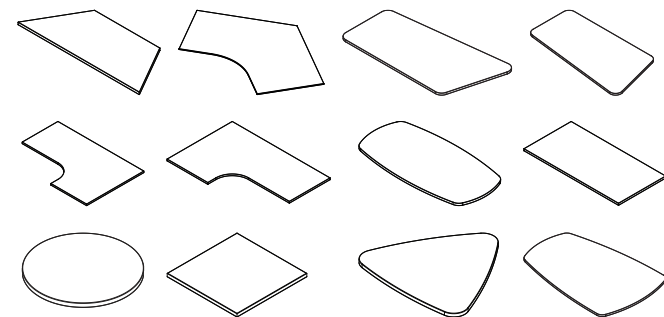

MATERIALS & FINISHES

Grade A Laminates*

*Not all laminates have matching edgebands. Alternatives can be specified.
**Available for table top only. Not offered on any Calibrate Series storage, buffets, or other elements.

Table Tops

Please contact your Representative to request samples for viewing before specifying. The colors, materials, and finishes featured within our printed and electronic literature may vary due to the printing processes and/or viewing screens used.

EXPLORE THE OFFERING