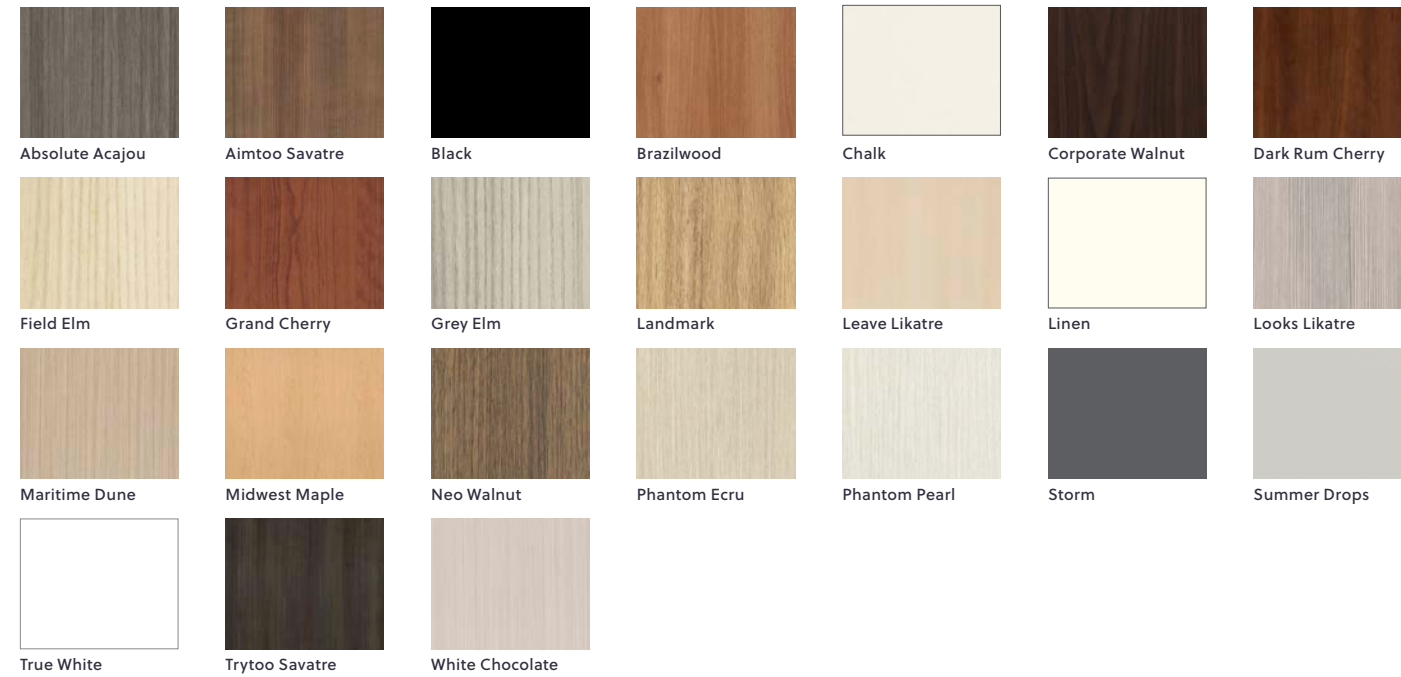

MATERIALS & FINISHES

Grade A Laminates*

*Not all laminates have matching edgebands. Alternatives can be specified.
 **Available for table top only. Not offered on any Calibrate Series storage, buffets, or other elements.

Page 8-9

Table: Square and Round: True White Laminate **Steel Disc Base:** Medium Tone Paint **Pierce Side Seating:** Cayenne and Brownstone **LB Lounge: Laminate:** Looks Likatre **Upholstery:** Fedora Light Grey