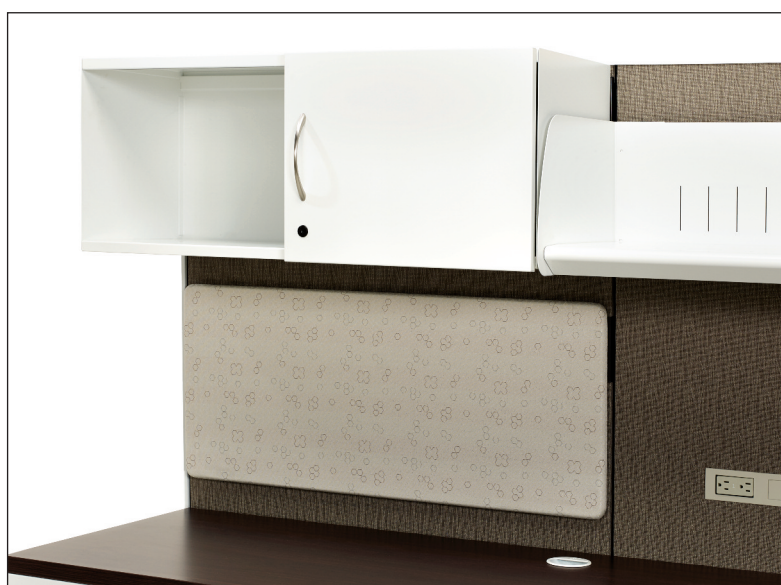

Overheads, Underheads & Wardrobes

Like Vini credenzas, the line's overheads and underheads feature a combination of covered and open storage managed by a single sliding door. The simplicity of the design makes the door easy to operate regardless of the cabinet's location, and maximizes the storage space available to the user by eliminating any door-opening hardware from inside it.

Vini is compatible with any of our systems furniture or desking lines, but it is especially suited to the Legion panel system as the two share a minimalist aesthetic. That aesthetic also leads both Legion and Vini to be used in spaces based on the low-height panel concept.

While low-height panels strike a compromise between the needs for privacy and collaboration in a workspace, they often leave users wanting for storage. Vini underheads and wardrobes offer alternatives to the typical overhead in these environments.

Wardrobes with side access bookshelves provide accessible open storage above the worksurface that keeps items out of sight from passersby, while dividing a shared space. Wardrobes also include a full-height locking area for personal items like coats as well as pedestal file-like storage module.

Simple in design and striving to make the most of any opportunity, the Vini storage line reimagines value in an efficient contemporary wrapper. To appreciate all it can do for you, just give it a chance to go to work.