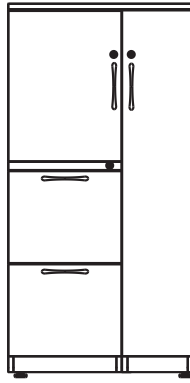

Lateral files are available in 2-, 3-, 4-, and 5-drawer configurations as well as 30", 36", and 42" widths for multiple applications. In addition to 4 standard drawers for side to side filing, 5-drawer files contain a receding door and rollout shelf with plate dividers to store binders and books.

5th Wheel - is used instead of a counterweight on B/F and B/B/F cabinets to provide additional stability when heavy file drawers are open.

Drawers - include a built-in platform for letter-size hanging files, but can accommodate legal files by adding a plate divider.

File/File Pedestal
W 15 D 17-5/8 H 27-5/8
W 15 D 21-5/8 H 27-5/8

Freestanding:

Box/Box/File Pedestal
W 15 D 17-5/8 H 27-5/8
W 15 D 21-5/8 H 27-5/8

File/File Pedestal
W 15 D 17-5/8 H 27-5/8
W 15 D 21-5/8 H 27-5/8

Wardrobe/Cabinet FF
W 24 D 22 H 48
64 H also available
left or right available

Wardrobe/Cabinet BBF
W 24 D 22 H 48
64 H also available
left or right available

Wardrobe with Side Access Bookshelf BBF
W 24 D 22 H 48
64 H also available
left or right available