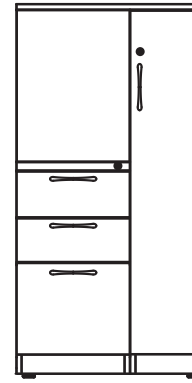

Lateral files are available in 2-, 3-, 4-, and 5-drawer configurations as well as 30", 36", and 42" widths for multiple applications. In addition to 4 standard drawers for side to side filing, 5-drawer files contain a receding door and rollout shelf with plate dividers to store binders and books.

File/File Pedestal
W 15 D 17-5/8 H 27-7/8
W 15 D 21-5/8 H 27-7/8

Double Pedestal
W 30 D 22 H 27-3/4

Mobile:

Box/File Pedestal
W 15 D 17-5/8 H 21-3/4
W 15 D 21-5/8 H 21-3/4

Box/Box/File Pedestal
W 15 D 17-5/8 H 27-5/8
W 15 D 21-5/8 H 27-5/8

File/File Pedestal
W 15 D 17-5/8 H 27-5/8
W 15 D 21-5/8 H 27-5/8

Freestanding:

Box/Box/File Pedestal
W 15 D 17-5/8 H 27-5/8
W 15 D 21-5/8 H 27-5/8

File/File Pedestal
W 15 D 17-5/8 H 27-5/8
W 15 D 21-5/8 H 27-5/8

Wardrobe/Cabinet FF
W 24 D 22 H 48
64 H also available
left or right available

Wardrobe/Cabinet BBF
W 24 D 22 H 48
64 H also available
left or right available

Wardrobe with Side Access Bookshelf BBF
W 24 D 22 H 48
64 H also available
left or right available