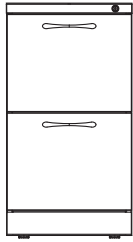

Side Access Bookshelf - offers accessible "overhead" storage in low-height panel or panel-less space plans.

Locking Options - include keyed-alike and standard choices for more control over access to files/supplies.

Coat Hook - can accommodate anything you can fit in wardrobe cabinets, from down parkas, to that jacket for your 3pm meeting (and its hanger).

Statement of Line:

Worksurface Supporting:

Box/Box/File Pedestal
W 15 D 17-5/8 H 27-7/8
W 15 D 21-5/8 H 27-7/8