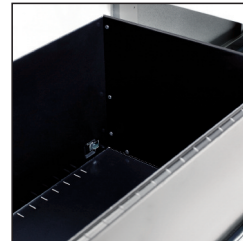

Drawers - include a built-in platform for letter-size hanging files, but can accommodate legal files by adding a plate divider.