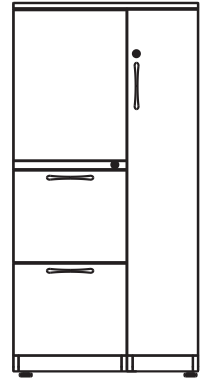

Lateral files are available in 2-, 3-, 4-, and 5-drawer configurations as well as 30", 36", and 42" widths for multiple applications. In addition to 4 standard drawers for side to side filing, 5-drawer files contain a receding door and rollout shelf with plate dividers to store binders and books.

While Vini file drawers are designed to provide a platform for letter-size hanging files, adding plate dividers allows them to accommodate legal files as well. A full file drawer can be quite a weighty proposition, requiring most cabinets to use a counterweight to balance the load of an open drawer. Vini Box/File and Box/Box/File cabinets rely on a unique 5th wheel instead, keeping their overall weight lower.

File/File Pedestal
W 15 D 17-5/8 H 27-5/8
W 15 D 21-5/8 H 27-5/8

Freestanding:

Box/Box/File Pedestal
W 15 D 17-5/8 H 27-5/8
W 15 D 21-5/8 H 27-5/8

File/File Pedestal
W 15 D 17-5/8 H 27-5/8
W 15 D 21-5/8 H 27-5/8

Wardrobe/Cabinet FF
W 24 D 22 H 48
64 H also available
left or right available

Wardrobe/Cabinet BBF
W 24 D 22 H 48
64 H also available
left or right available

Wardrobe with Side Access Bookshelf BBF
W 24 D 22 H 48
64 H also available
left or right available