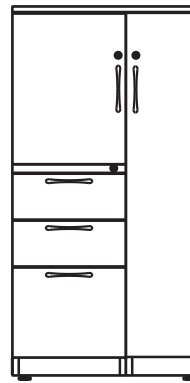

Lateral files are available in 2-, 3-, 4-, and 5-drawer configurations as well as 30", 36", and 42" widths for multiple applications. In addition to 4 standard drawers for side to side filing, 5-drawer files contain a receding door and rollout shelf with plate dividers to store binders and books.

While Vini file drawers are designed to provide a platform for letter-size hanging files, adding plate dividers allows them to accommodate legal files as well. A full file drawer can be quite a weighty proposition, requiring most cabinets to use a counterweight to balance the load of an open drawer. Vini Box/File and Box/Box/File cabinets rely on a unique 5th wheel instead, keeping their overall weight lower.

File/File Pedestal
W 15 D 17-5/8 H 27-5/8
W 15 D 21-5/8 H 27-5/8

Freestanding:

Box/Box/File Pedestal
W 15 D 17-5/8 H 27-5/8
W 15 D 21-5/8 H 27-5/8

File/File Pedestal
W 15 D 17-5/8 H 27-5/8
W 15 D 21-5/8 H 27-5/8

Wardrobe/Cabinet FF
W 24 D 22 H 48
64 H also available
left or right available

Wardrobe/Cabinet BBF
W 24 D 22 H 48
64 H also available
left or right available

Wardrobe with Side Access Bookshelf BBF
W 24 D 22 H 48
64 H also available
left or right available