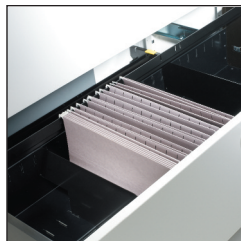

Drawers - contain standard Type "A" folder bars that accommodate legal and letter hanging files in a side-to-side orientation.