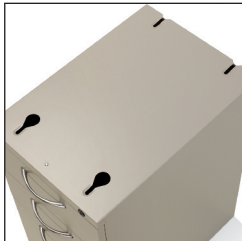

Attachment - via shoulder bolts and keyhole slots keeps pedestal files securely joined to the worksurfaces they support.